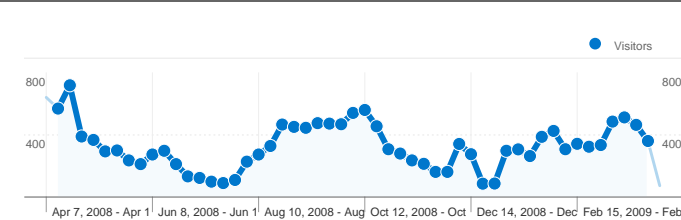

Site Usage

 **25,127** Visits

 **56.23%** Bounce Rate

 **64,253** Pageviews

 **00:02:10** Avg. Time on Site

 **2.56** Pages/Visit

 **52.03%** % New Visits

Visitors Overview

13,530 people visited this site

 **25,127** Visits

 **13,530** Absolute Unique Visitors

 **64,253** Pageviews

 **2.56** Average Pageviews

 **00:02:10** Time on Site

 **56.23%** Bounce Rate

 **52.03%** New Visits

25,127 visits came from 83 countries/territories

Site Usage

Visits	Pages/Visit	Avg. Time on Site	% New Visits	Bounce Rate	
25,127 % of Site Total: 100.00%	2.56 Site Avg: 2.56 (0.00%)	00:02:10 Site Avg: 00:02:10 (0.00%)	52.05% Site Avg: 52.03% (0.04%)	56.23% Site Avg: 56.23% (0.00%)	
Country/Territory	Visits	Pages/Visit	Avg. Time on Site	% New Visits	Bounce Rate
Sweden	10,614	2.51	00:02:08	37.79%	59.57%
Norway	9,548	2.66	00:02:23	57.58%	51.26%
Denmark	1,241	2.90	00:02:32	59.31%	51.49%
Germany	847	2.66	00:02:16	66.94%	53.60%
United Kingdom	560	2.56	00:01:57	66.79%	52.86%
United States	533	2.02	00:01:13	84.62%	68.29%
India	352	2.14	00:01:09	91.76%	66.48%
Finland	238	2.60	00:01:08	83.19%	59.66%
Netherlands	178	2.61	00:01:56	75.84%	61.24%
France	150	2.45	00:01:38	64.67%	51.33%

Pages on this site were viewed a total of 64,253 times

 **64,253 Pageviews**

 **44,858 Unique Views**

 **56.23% Bounce Rate**

Top Content

Pages	Pageviews	% Pageviews
/default.asp	6,005	9.35%
/nordic-connection-conference/ncc.asp	5,831	9.08%
/sbnnny/www/	4,648	7.23%
/adsigny/www/	3,690	5.74%
/konferanse/	2,818	4.39%