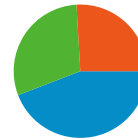

- **Direct Traffic**
  11,094.00 (44.15%)
- **Referring Sites**
  7,519.00 (29.92%)
- **Search Engines**
  6,514.00 (25.92%)

Top Traffic Sources

Sources	Visits	% visits	Keywords	Visits	% visits
(direct) ((none))	11,094	44.15%	www.adsig.se	1,092	16.76%
google (organic)	5,757	22.91%	adfahrer	294	4.51%
adfahrer.com (referral)	2,895	11.52%	sbn	277	4.25%
sap-sbn.no (referral)	974	3.88%	adsig	191	2.93%
adsig.se (referral)	866	3.45%	www.adfahrer.com'	105	1.61%