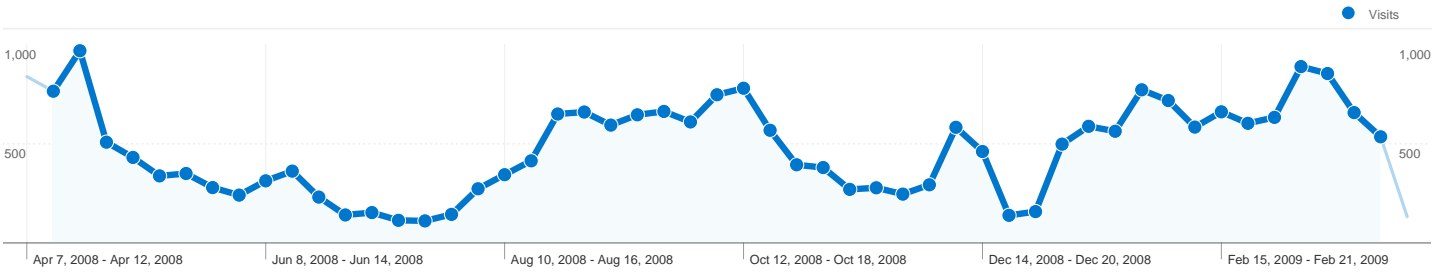

Site Usage

 **25,127** Visits

 **56.23%** Bounce Rate

 **64,253** Pageviews

 **00:02:10** Avg. Time on Site

 **2.56** Pages/Visit

 **52.03%** % New Visits

Visitors Overview

13,530 people visited this site

 **25,127** Visits

 **13,530** Absolute Unique Visitors

 **64,253** Pageviews

 **2.56** Average Pageviews

 **00:02:10** Time on Site

 **56.23%** Bounce Rate

 **52.03%** New Visits

All traffic sources sent a total of 25,127 visits

-  **44.15%** Direct Traffic
-  **29.92%** Referring Sites
-  **25.92%** Search Engines

- **Direct Traffic**
11,094.00 (44.15%)
- **Referring Sites**
7,519.00 (29.92%)
- **Search Engines**
6,514.00 (25.92%)

25,127 visits came from 83 countries/territories

Site Usage

Visits	Pages/Visit	Avg. Time on Site	% New Visits	Bounce Rate	
25,127 % of Site Total: 100.00%	2.56 Site Avg: 2.56 (0.00%)	00:02:10 Site Avg: 00:02:10 (0.00%)	52.05% Site Avg: 52.03% (0.04%)	56.23% Site Avg: 56.23% (0.00%)	
Country/Territory	Visits	Pages/Visit	Avg. Time on Site	% New Visits	Bounce Rate
Sweden	10,614	2.51	00:02:08	37.79%	59.57%
Norway	9,548	2.66	00:02:23	57.58%	51.26%
Denmark	1,241	2.90	00:02:32	59.31%	51.49%
Germany	847	2.66	00:02:16	66.94%	53.60%
United Kingdom	560	2.56	00:01:57	66.79%	52.86%
United States	533	2.02	00:01:13	84.62%	68.29%
India	352	2.14	00:01:09	91.76%	66.48%
Finland	238	2.60	00:01:08	83.19%	59.66%
Netherlands	178	2.61	00:01:56	75.84%	61.24%
France	150	2.45	00:01:38	64.67%	51.33%