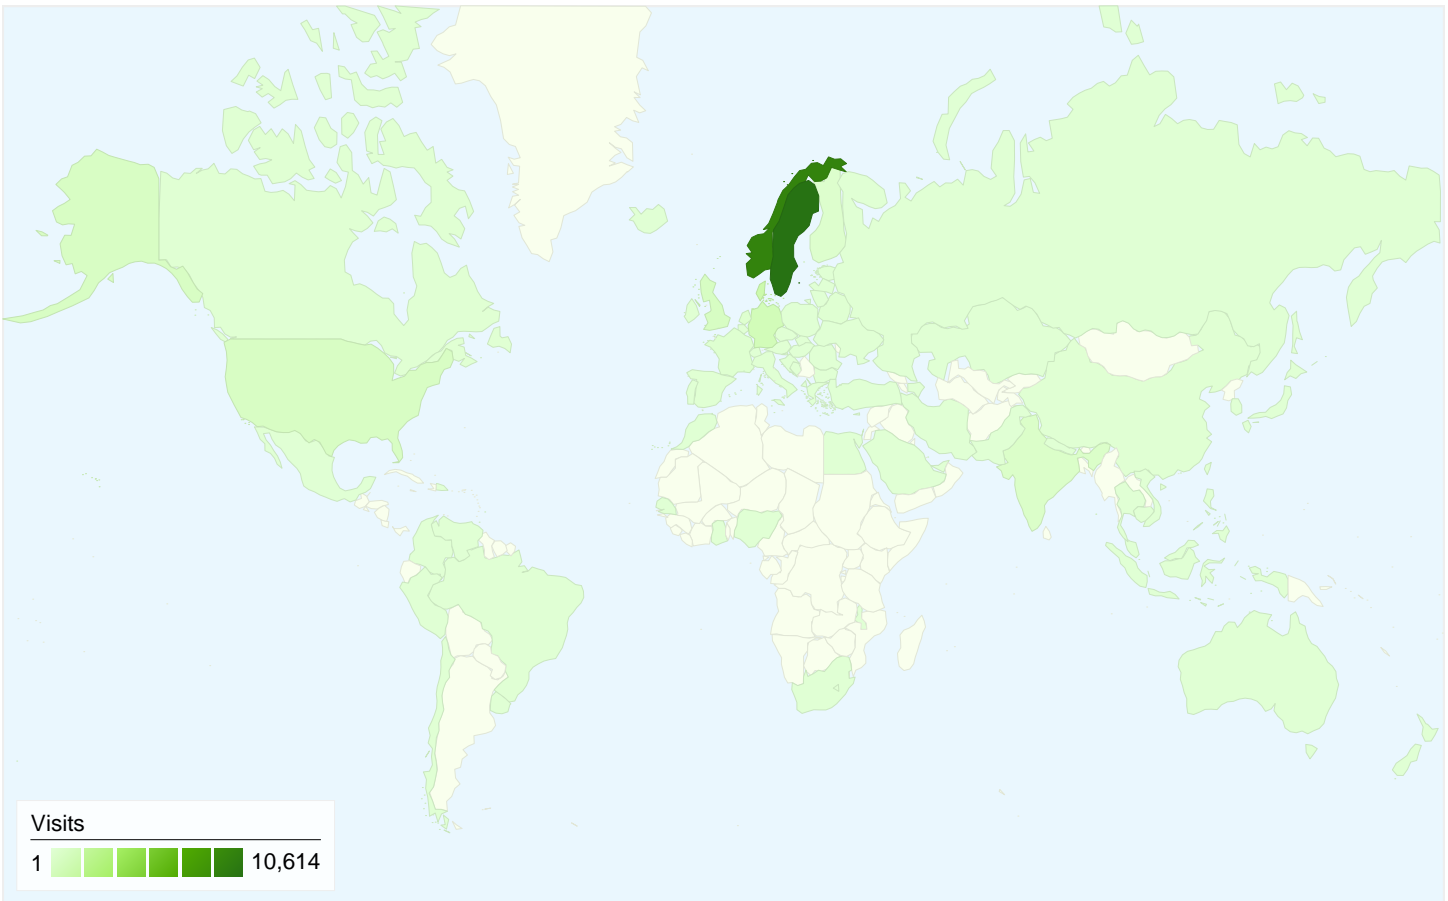

Visitors
13,530

Map Overlay world

Traffic Sources Overview

- **Direct Traffic**
11,094.00 (44.15%)
- **Referring Sites**
7,519.00 (29.92%)
- **Search Engines**
6,514.00 (25.92%)

Content Overview

Pages	Pageviews	% Pageviews
/default.asp	6,005	9.35%
/nordic-connection-	5,831	9.08%
/sbnnny/www/	4,648	7.23%
/adsigny/www/	3,690	5.74%
/konferanse/	2,818	4.39%

13,530 people visited this site

 **25,127** Visits

 **13,530** Absolute Unique Visitors

 **64,253** Pageviews

 **2.56** Average Pageviews

 **00:02:10** Time on Site

 **56.23%** Bounce Rate

 **52.03%** New Visits

All traffic sources sent a total of 25,127 visits

-  **44.15%** Direct Traffic
-  **29.92%** Referring Sites
-  **25.92%** Search Engines

- **Direct Traffic**
11,094.00 (44.15%)
- **Referring Sites**
7,519.00 (29.92%)
- **Search Engines**
6,514.00 (25.92%)

25,127 visits came from 83 countries/territories

Site Usage

Visits	Pages/Visit	Avg. Time on Site	% New Visits	Bounce Rate	
25,127 % of Site Total: 100.00%	2.56 Site Avg: 2.56 (0.00%)	00:02:10 Site Avg: 00:02:10 (0.00%)	52.05% Site Avg: 52.03% (0.04%)	56.23% Site Avg: 56.23% (0.00%)	
Country/Territory	Visits	Pages/Visit	Avg. Time on Site	% New Visits	Bounce Rate
Sweden	10,614	2.51	00:02:08	37.79%	59.57%
Norway	9,548	2.66	00:02:23	57.58%	51.26%
Denmark	1,241	2.90	00:02:32	59.31%	51.49%
Germany	847	2.66	00:02:16	66.94%	53.60%
United Kingdom	560	2.56	00:01:57	66.79%	52.86%
United States	533	2.02	00:01:13	84.62%	68.29%
India	352	2.14	00:01:09	91.76%	66.48%
Finland	238	2.60	00:01:08	83.19%	59.66%
Netherlands	178	2.61	00:01:56	75.84%	61.24%
France	150	2.45	00:01:38	64.67%	51.33%