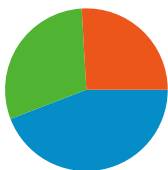

Traffic Sources Overview

- **Direct Traffic**
  11,094.00 (44.15%)
- **Referring Sites**
  7,519.00 (29.92%)
- **Search Engines**
  6,514.00 (25.92%)

Content Overview

Pages	Pageviews	% Pageviews
/default.asp	6,005	9.35%
/nordic-connection-	5,831	9.08%
/sbnnny/www/	4,648	7.23%
/adsigny/www/	3,690	5.74%
/konferanse/	2,818	4.39%