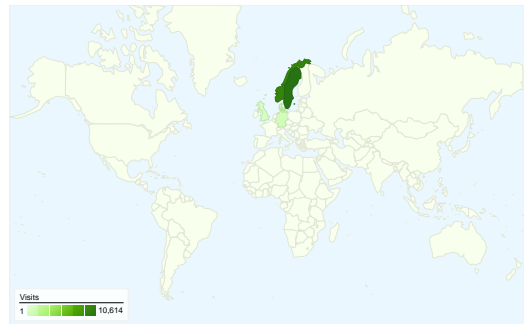

Visitors
13,530

Map Overlay world

Traffic Sources Overview

- **Direct Traffic**
11,094.00 (44.15%)
- **Referring Sites**
7,519.00 (29.92%)
- **Search Engines**
6,514.00 (25.92%)

Content Overview

Pages	Pageviews	% Pageviews
/default.asp	6,005	9.35%
/nordic-connection-	5,831	9.08%
/sbnnny/www/	4,648	7.23%
/adsigny/www/	3,690	5.74%
/konferanse/	2,818	4.39%

13,530 people visited this site

 **25,127** Visits

 **13,530** Absolute Unique Visitors

 **64,253** Pageviews

 **2.56** Average Pageviews

 **00:02:10** Time on Site

 **56.23%** Bounce Rate

 **52.03%** New Visits

All traffic sources sent a total of 25,127 visits

-  **44.15%** Direct Traffic
-  **29.92%** Referring Sites
-  **25.92%** Search Engines

- **Direct Traffic**
11,094.00 (44.15%)
- **Referring Sites**
7,519.00 (29.92%)
- **Search Engines**
6,514.00 (25.92%)

25,127 visits came from 83 countries/territories

Site Usage

Visits	Pages/Visit	Avg. Time on Site	% New Visits	Bounce Rate	
25,127 % of Site Total: 100.00%	2.56 Site Avg: 2.56 (0.00%)	00:02:10 Site Avg: 00:02:10 (0.00%)	52.05% Site Avg: 52.03% (0.04%)	56.23% Site Avg: 56.23% (0.00%)	
Country/Territory	Visits	Pages/Visit	Avg. Time on Site	% New Visits	Bounce Rate
Sweden	10,614	2.51	00:02:08	37.79%	59.57%
Norway	9,548	2.66	00:02:23	57.58%	51.26%
Denmark	1,241	2.90	00:02:32	59.31%	51.49%
Germany	847	2.66	00:02:16	66.94%	53.60%
United Kingdom	560	2.56	00:01:57	66.79%	52.86%
United States	533	2.02	00:01:13	84.62%	68.29%
India	352	2.14	00:01:09	91.76%	66.48%
Finland	238	2.60	00:01:08	83.19%	59.66%
Netherlands	178	2.61	00:01:56	75.84%	61.24%
France	150	2.45	00:01:38	64.67%	51.33%